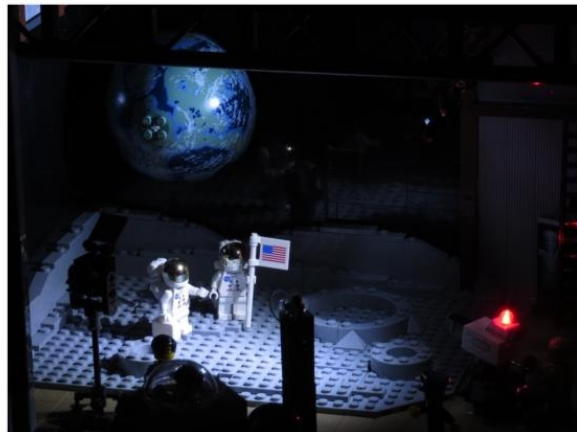

LEGO Show Food Drive

Saturday, August 24 10 AM - 5 PM
Johnson County Fairgrounds Scott Hall

Vendors selling bricks, sets, and accessories
Concessions by Scout Troop 228

Admission: 1 non-perishable food item or donation
Proceeds benefit the Interchurch Food Pantry